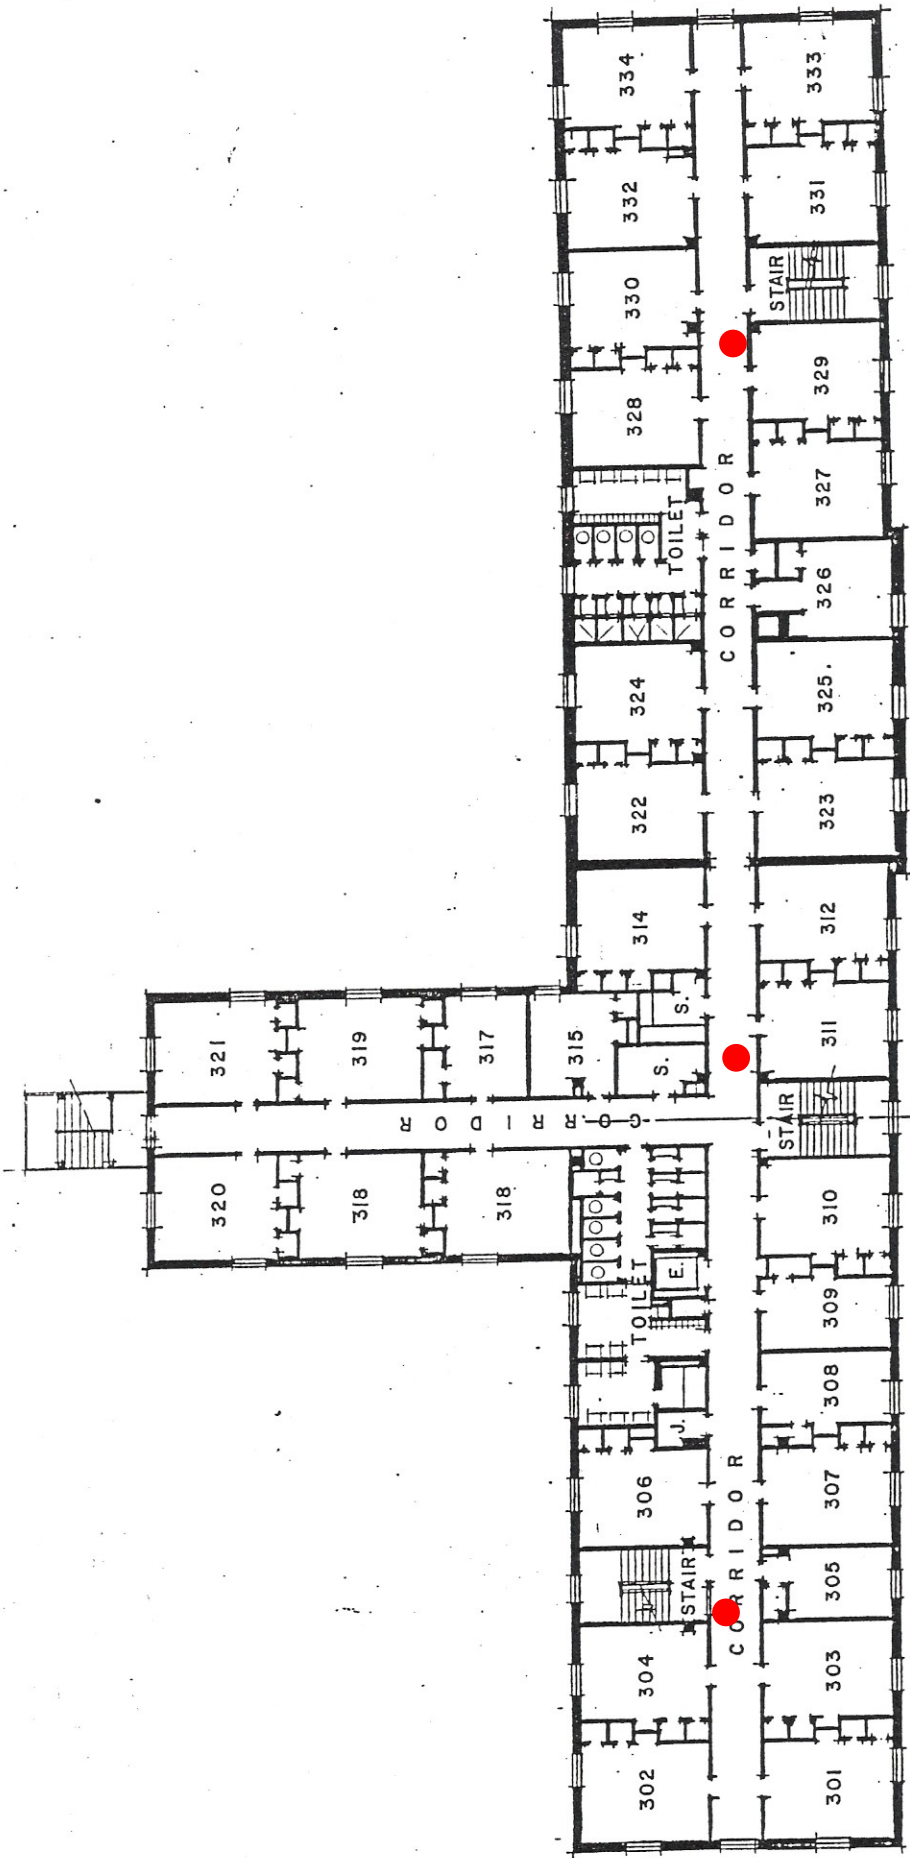

Morehouse Hall
1202 28th Street

Fire Extinguisher: 15 Total

1 BASEMENT PLAN
SCALE: 1/8" = 1'-0"

Boiler
Room
in
Basement

1 BASEMENT PLAN
SCALE: 1/8" = 1'-0"

1 BASEMENT PLAN
SCALE: 3/16" = 1'-0"

FIRST FLOOR PLAN

MOREHOUSE HALL
DRAKE UNIVERSITY

SECOND FLOOR PLAN

MOREHOUSE HALL
 DRAKE UNIVERSITY

THIRD FLOOR PLAN