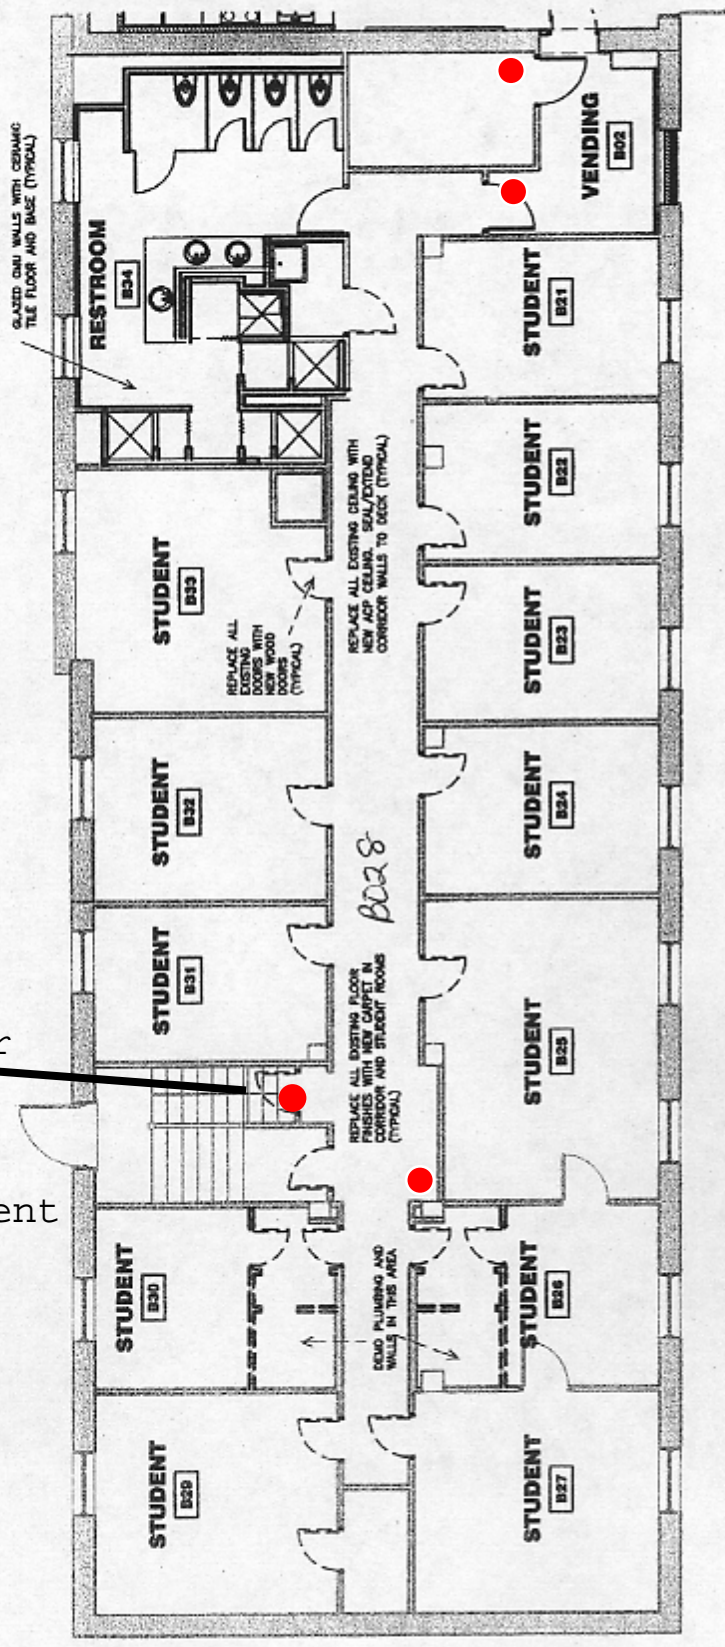

Morehouse Hall
1202 28th Street

Fire Extinguisher: 15 Total

1 BASEMENT PLAN
SCALE: 1/8" = 1'-0"

Boiler
Room
in
Basement

1 BASEMENT PLAN
SCALE: 1/8" = 1'-0"

1 BASEMENT PLAN
SCALE: 3/16" = 1'-0"

FIRST FLOOR PLAN

MOREHOUSE HALL
DRAKE UNIVERSITY

SECOND FLOOR PLAN

MOREHOUSE HALL
 DRAKE UNIVERSITY

THIRD FLOOR PLAN