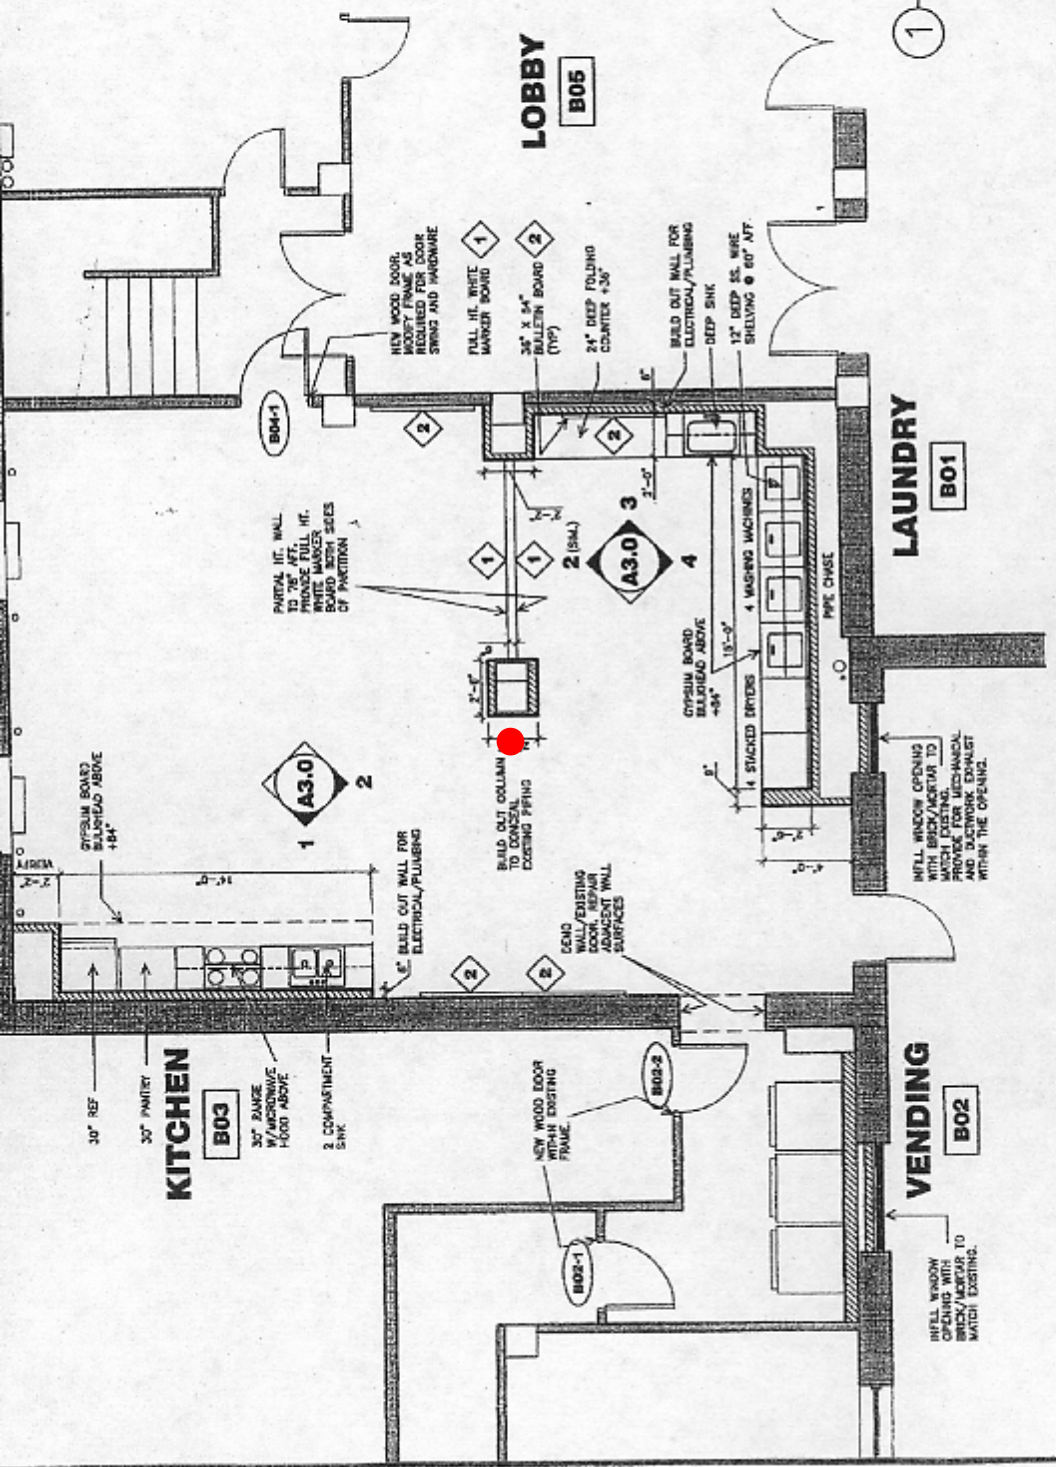

Morehouse Hall
1202 28th Street

Fire Extinguisher: 15 Total

1 BASEMENT PLAN
SCALE: 1/8" = 1'-0"

Boiler
Room
in
Basement

1 BASEMENT PLAN
SCALE: 1/8" = 1'-0"

1 BASEMENT PLAN
SCALE: 3/16" = 1'-0"

FIRST FLOOR PLAN

MOREHOUSE HALL
DRAKE UNIVERSITY

SECOND FLOOR PLAN

MOREHOUSE HALL
 DRAKE UNIVERSITY

THIRD FLOOR PLAN