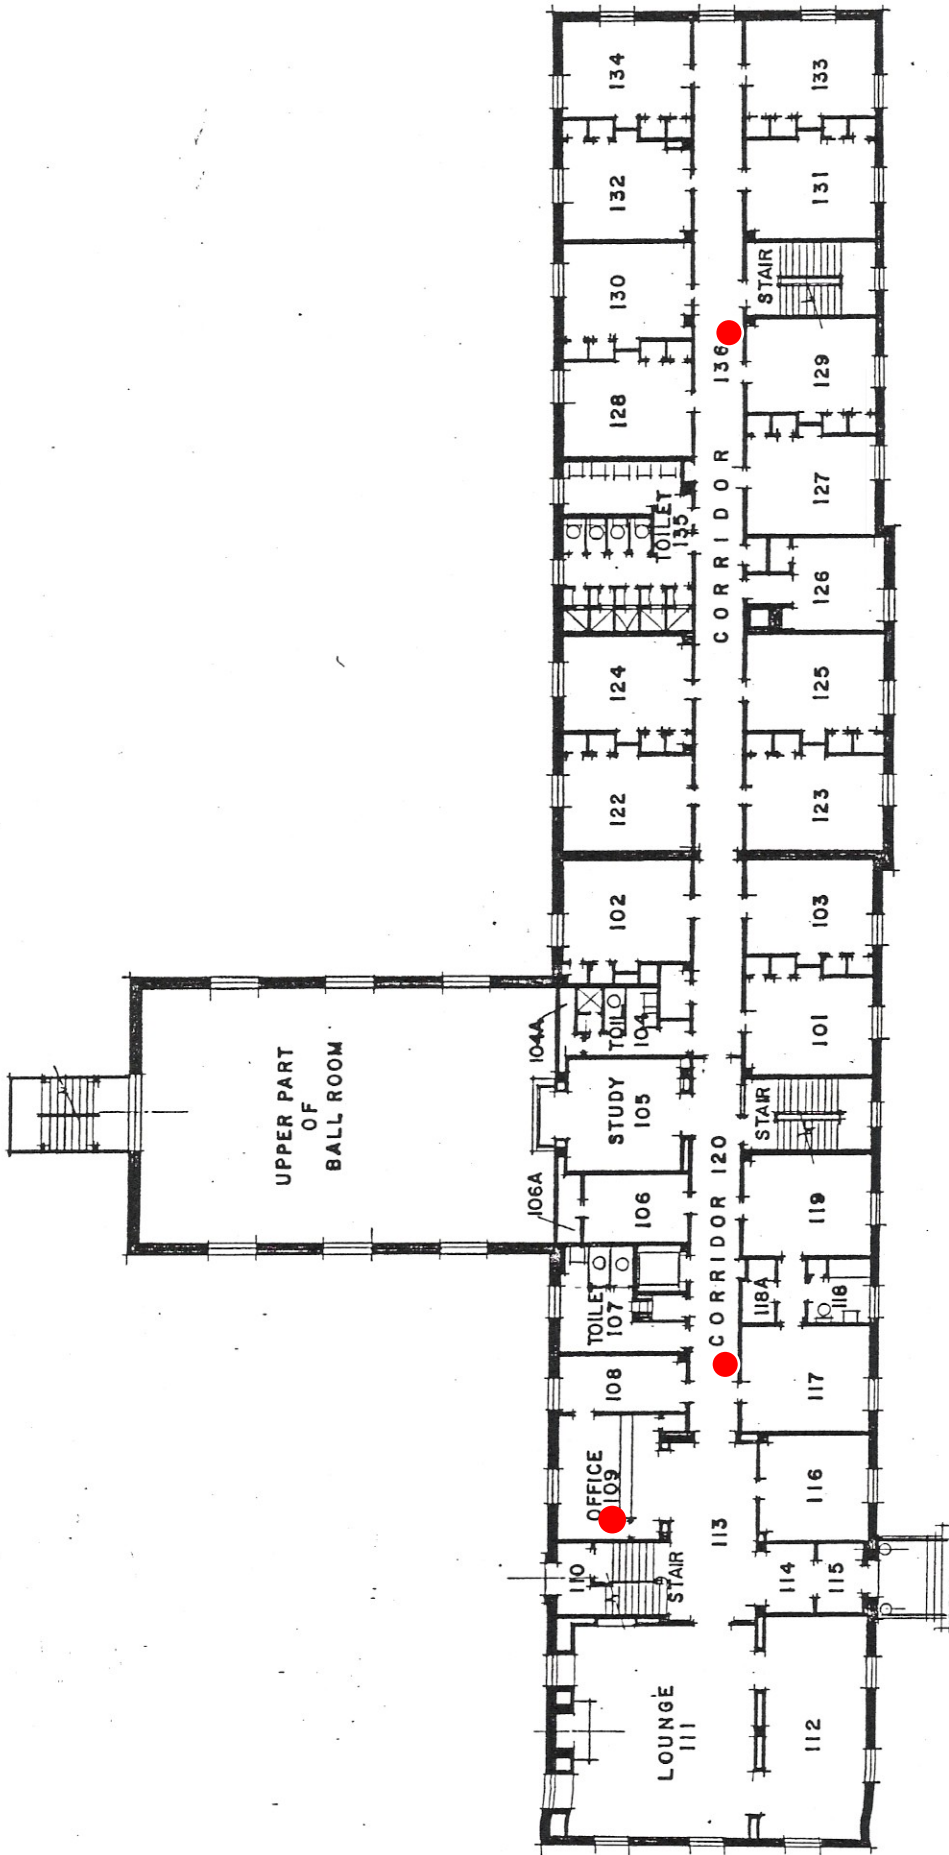

Morehouse Hall
1202 28th Street

Fire Extinguisher: 15 Total

1 BASEMENT PLAN
SCALE: 1/8" = 1'-0"

Boiler
Room
in
Basement

1 BASEMENT PLAN
SCALE: 1/8" = 1'-0"

1 BASEMENT PLAN
SCALE: 3/16" = 1'-0"

FIRST FLOOR PLAN

MOREHOUSE HALL
DRAKE UNIVERSITY

SECOND FLOOR PLAN

MOREHOUSE HALL
 DRAKE UNIVERSITY

THIRD FLOOR PLAN