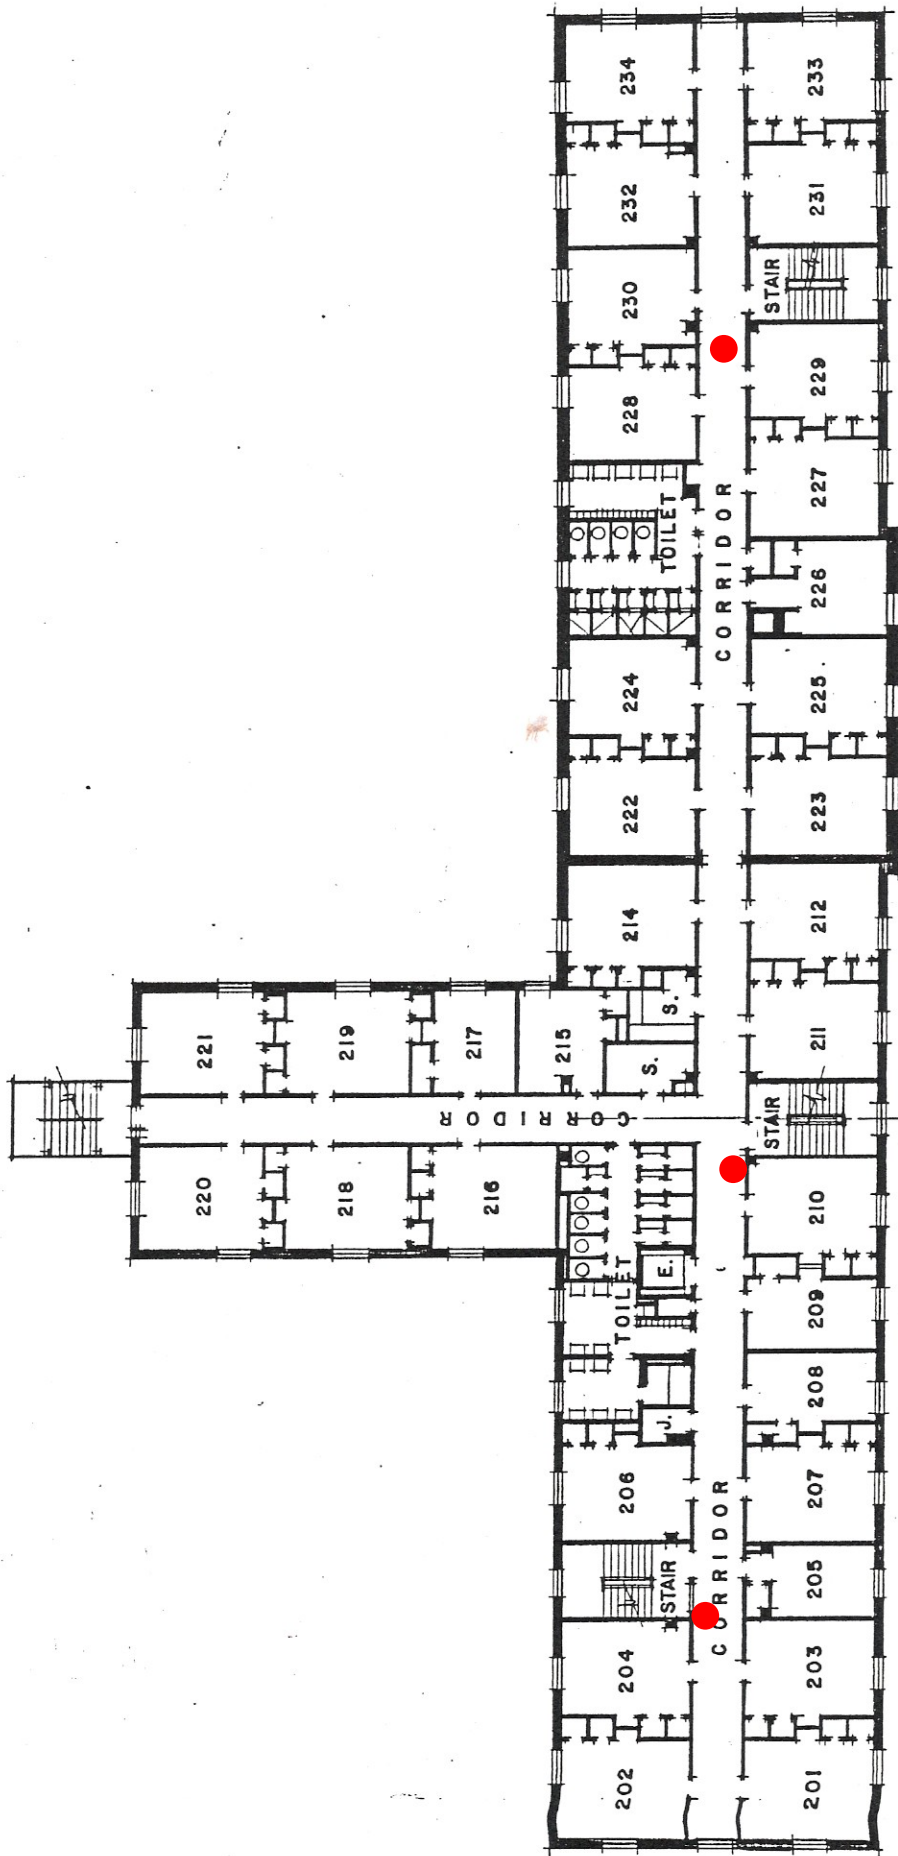

Morehouse Hall
1202 28th Street

Fire Extinguisher: 15 Total

1 BASEMENT PLAN
SCALE: 1/8" = 1'-0"

Boiler
Room
in
Basement

1 BASEMENT PLAN
SCALE: 1/8" = 1'-0"

1 BASEMENT PLAN
SCALE: 3/16" = 1'-0"

FIRST FLOOR PLAN

MOREHOUSE HALL
DRAKE UNIVERSITY

SECOND FLOOR PLAN

MOREHOUSE HALL
 DRAKE UNIVERSITY

THIRD FLOOR PLAN