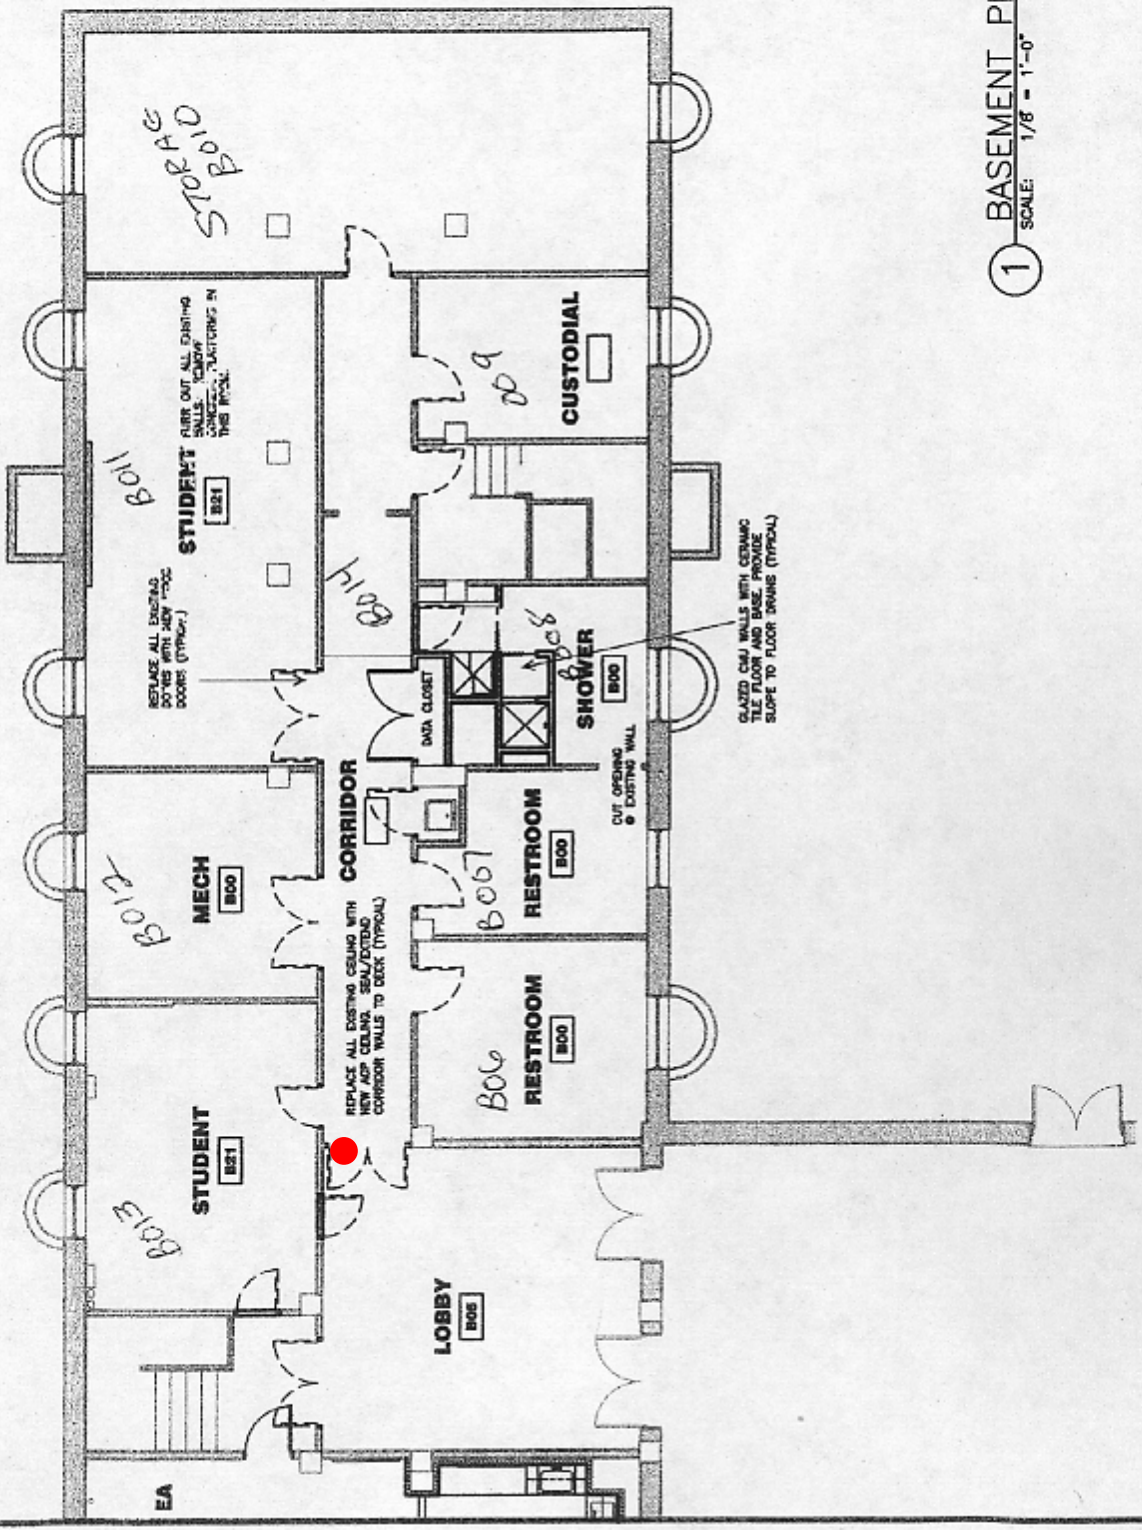

Morehouse Hall
1202 28th Street

Fire Extinguisher: 15 Total

1 BASEMENT PLAN
SCALE: 1/8" = 1'-0"

Boiler
Room
in
Basement

1 BASEMENT PLAN
SCALE: 1/8" = 1'-0"

1 BASEMENT PLAN
SCALE: 3/16" = 1'-0"

FIRST FLOOR PLAN

MOREHOUSE HALL
DRAKE UNIVERSITY

SECOND FLOOR PLAN

MOREHOUSE HALL
 DRAKE UNIVERSITY

THIRD FLOOR PLAN